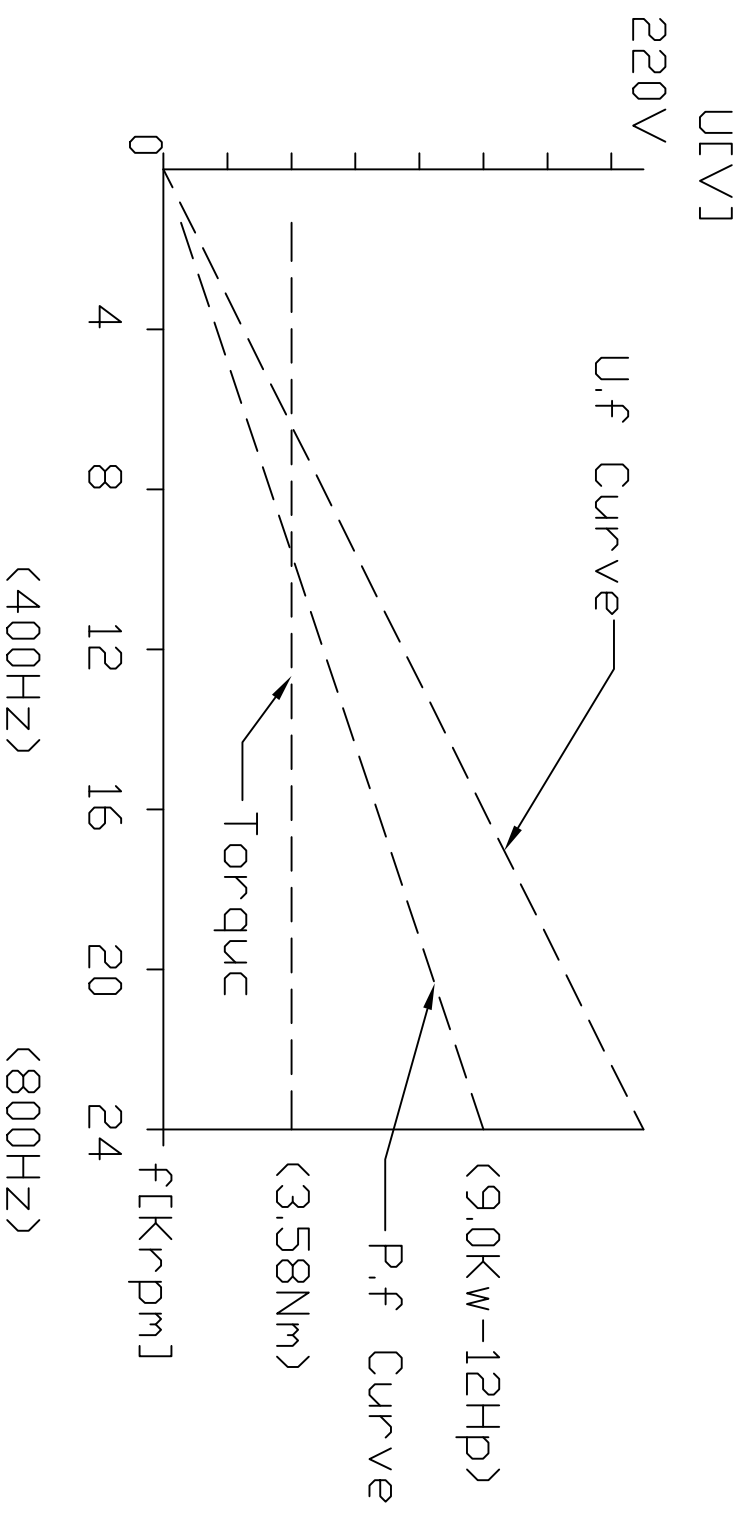

GDL70-24Z/9.0
220V 32.0A 4P

TA:20°C Serv:S6 60% air cooling