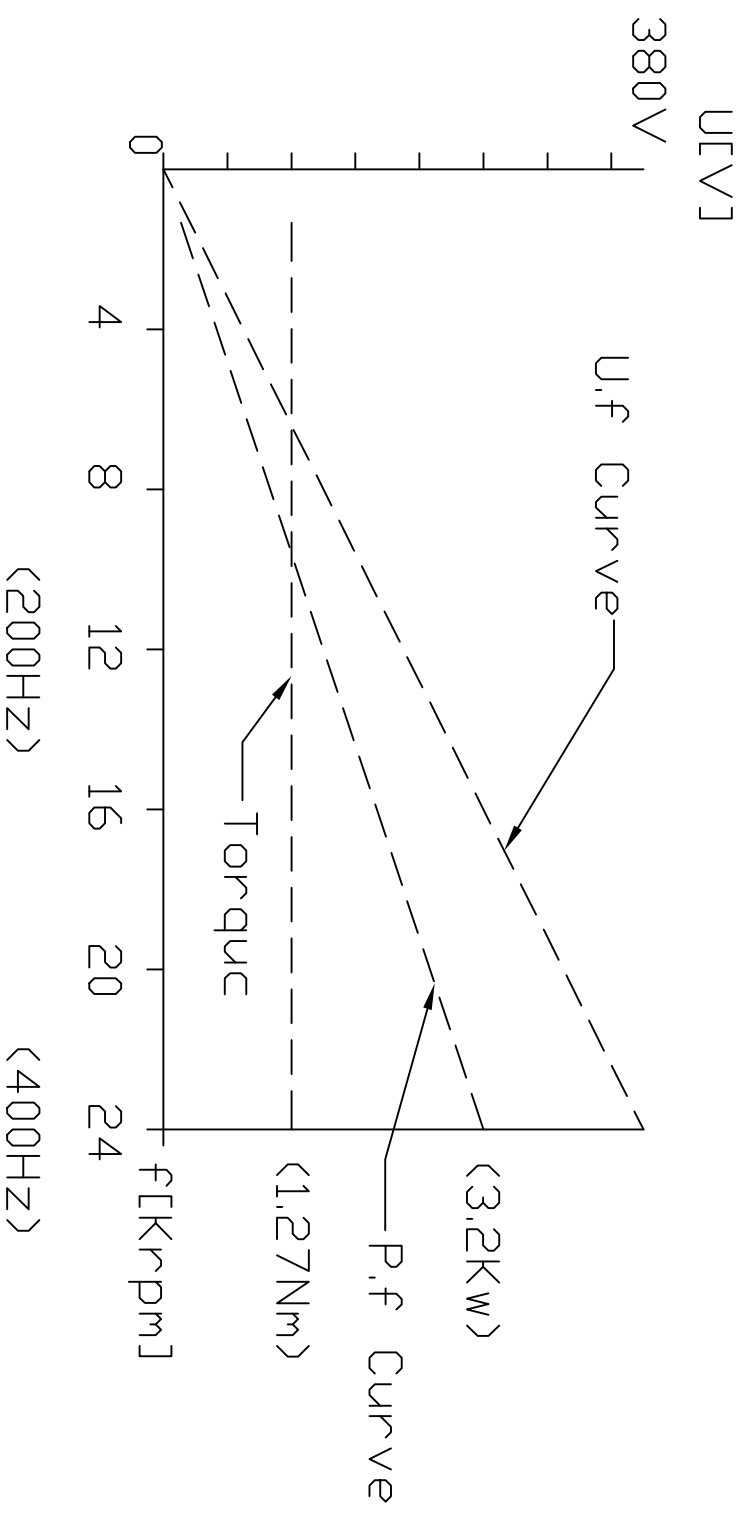

GDK100-24Z/3.2
380V 6.4A 2P

TA:20°C Serv:SI Water cooling