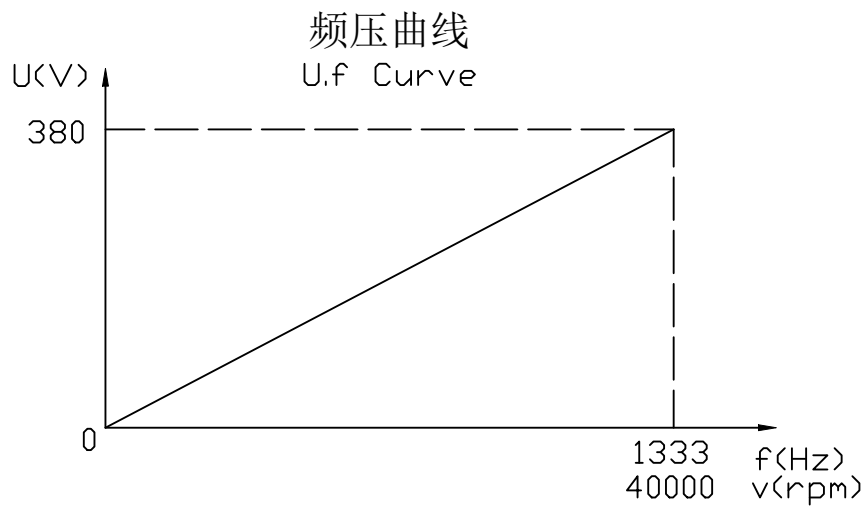

GDK80-40Z/4.0-4
4.0KW 380V 9.5A
1333Hz 40000rpm 4P

注: TA:20°C Serv:S1 Water cooling