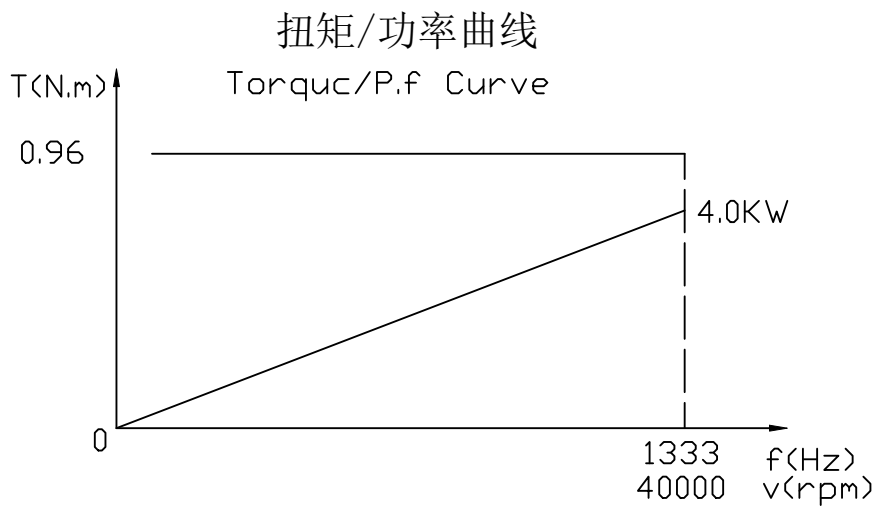

GDK80-40Z/4.0-4
4.0KW 380V 9.5A
1333Hz 40000rpm 4P

注: TA:20°C Serv:S1 Water cooling