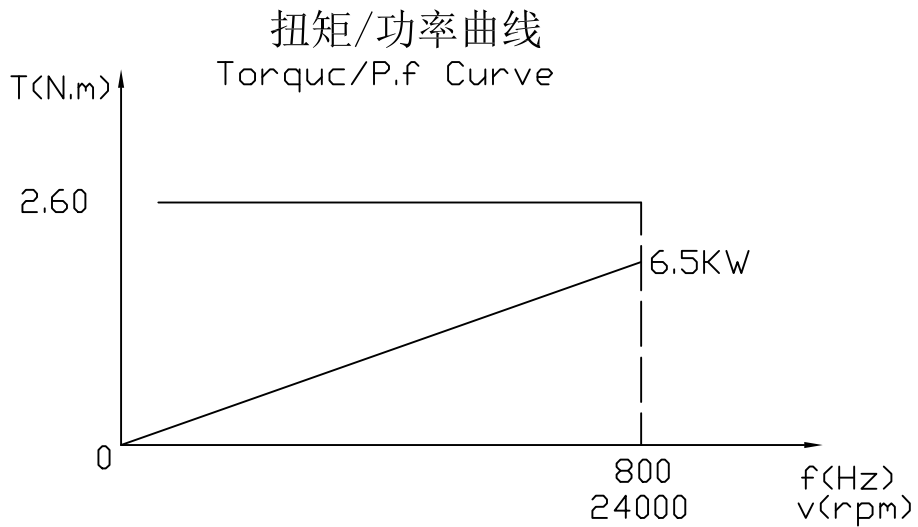

GDL120-30-24Z/6.5
6.5KW 380V 13.5A
800Hz 24000rpm

注: TA:20°C Serv:S1 Water cooling