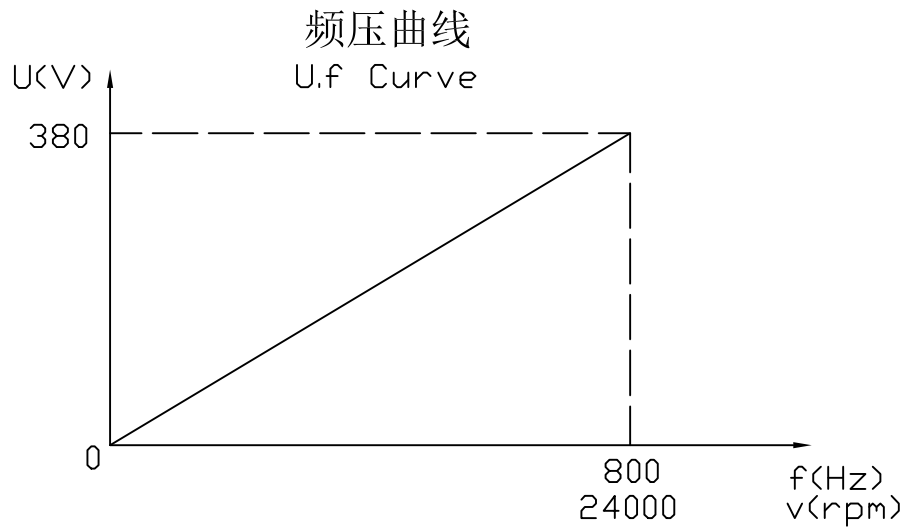

GDL120-30-24Z/6.5
6.5KW 380V 13.5A
800Hz 24000rpm

注: TA:20°C Serv:S1 Water cooling