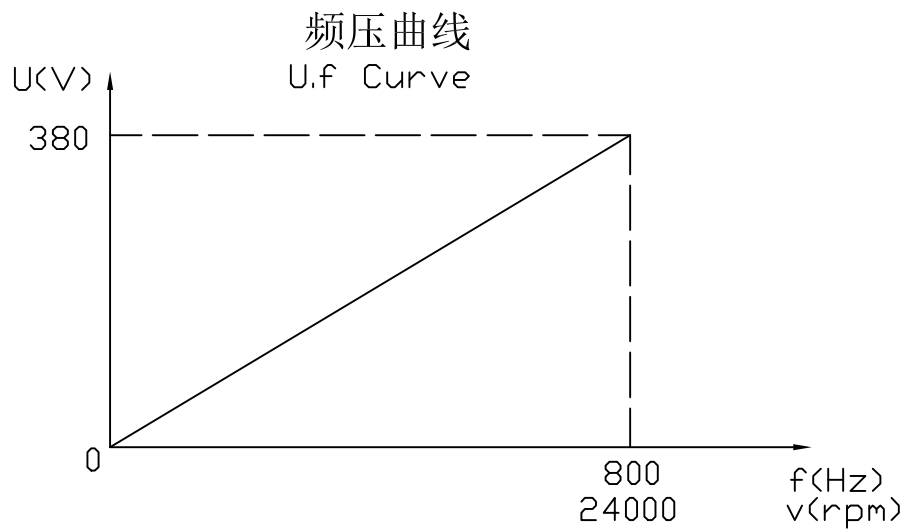

GDL120-30-24Z/5.5
5.5KW 380V 11.0A
800Hz 24000rpm

注: TA:20°C Serv:S1 Water cooling