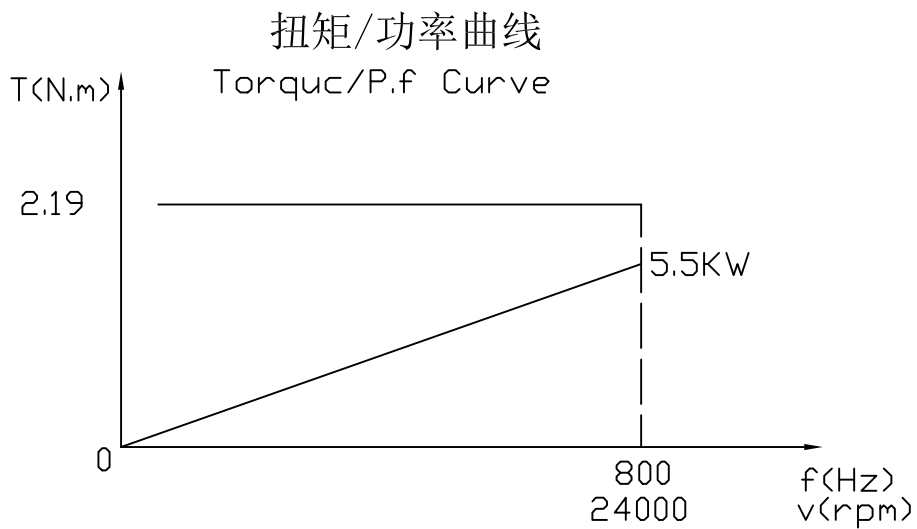

GDL120-30-24Z/5.5
5.5KW 380V 11.0A
800Hz 24000rpm

注: TA:20°C Serv:S1 Water cooling