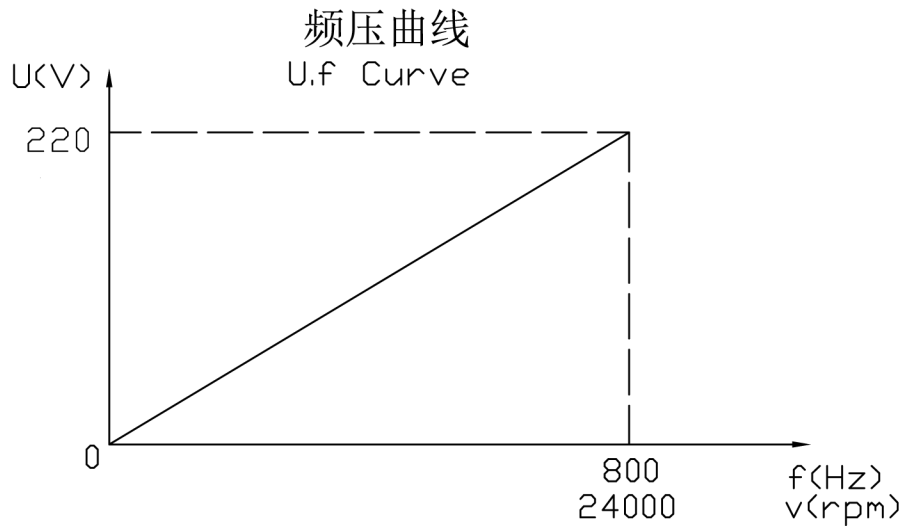

GDL120-30-24Z/5.5
5.5KW 220V 19.0A
800Hz 24000rpm

注: TA:20°C Serv:S1 Water cooling