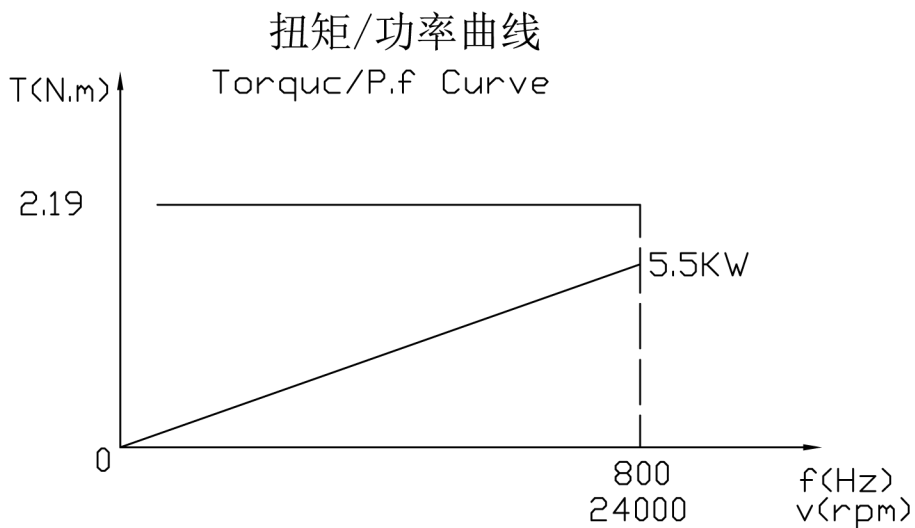

GDL120-30-24Z/5.5
5.5KW 220V 19.0A
800Hz 24000rpm

注: TA:20°C Serv:S1 Water cooling